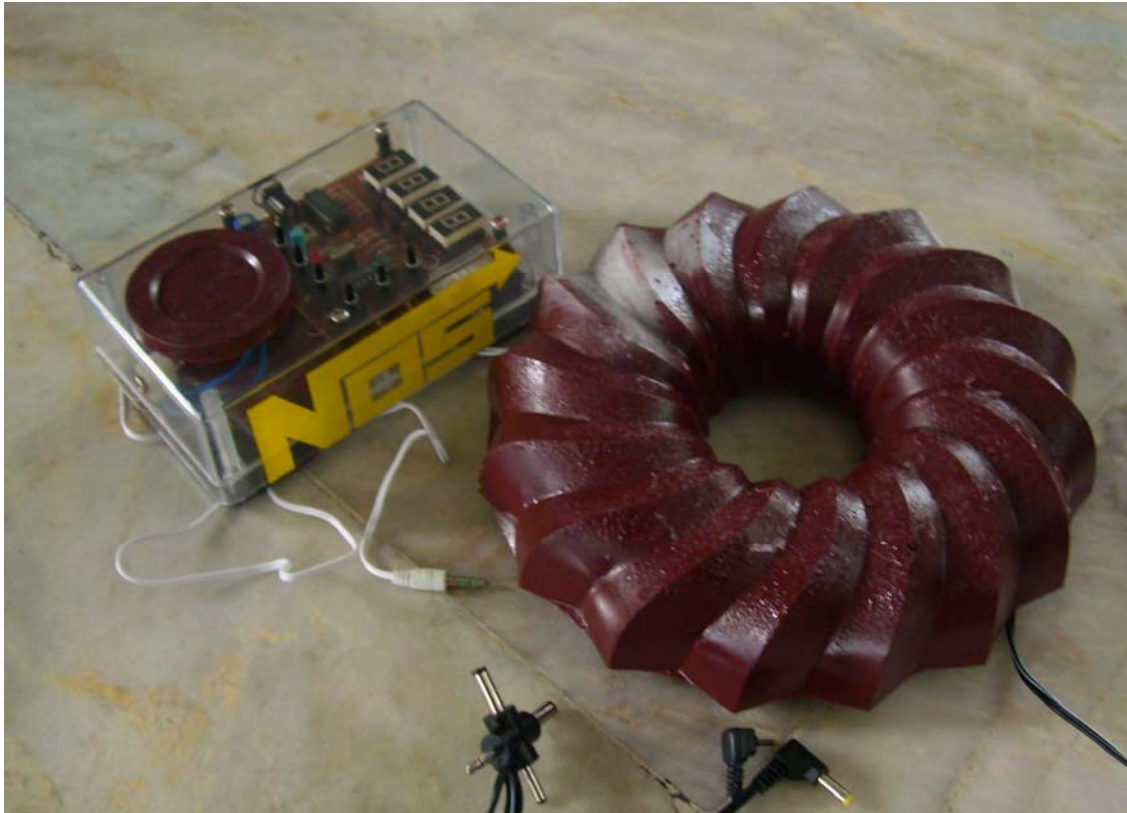

Copyright 2007 UltraMind LLC
Exclusively Marketed by Exceed Global LLC

The rear end of the Reality Engine Reactor